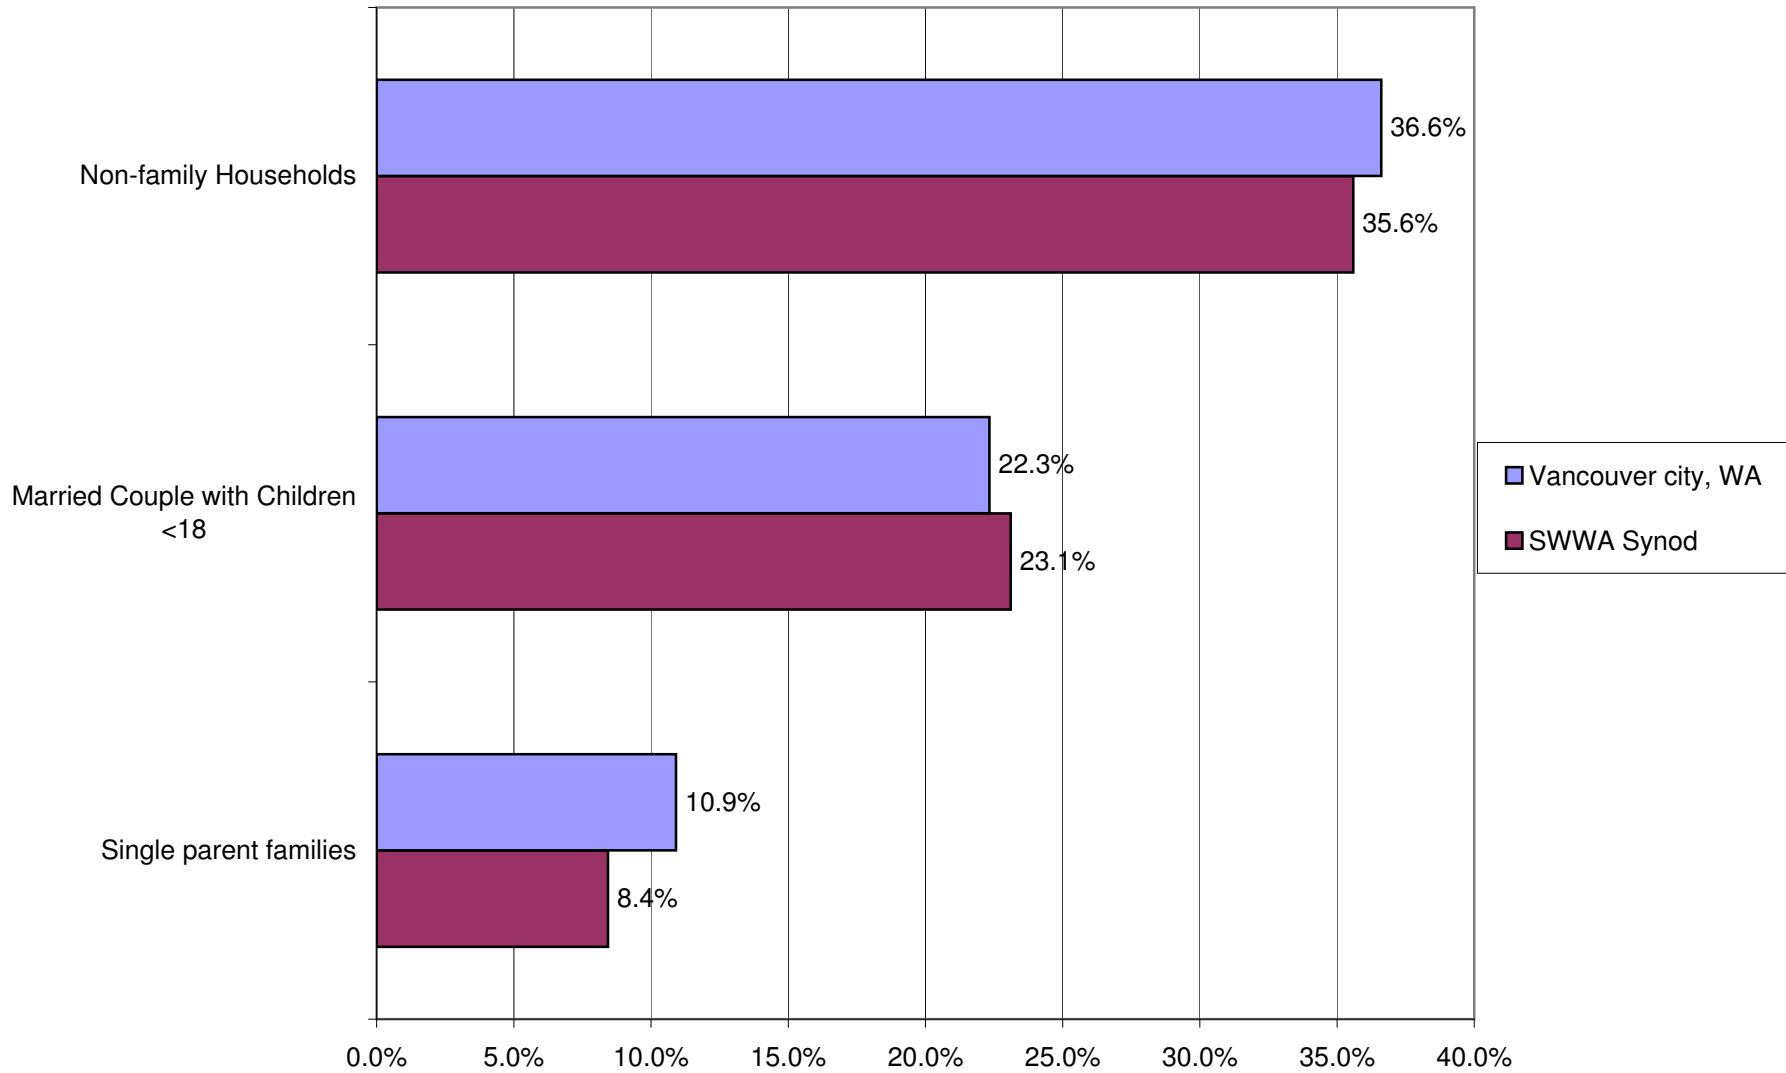

Rates of Population Change for Your Study Area Between 1990 and 2012

Estimated 2007 Income Measures for Your Study Area

Estimated 2007 Poverty Levels for Your Study Areas

2007 Educational Attainment for Your Study Area

Marital Status in 2007 for Your Study Area for Those Age 15+ And Over

2007 Household Type Comparisons: Percent of All Households

Estimated 2007 Race/Ethnicity Population