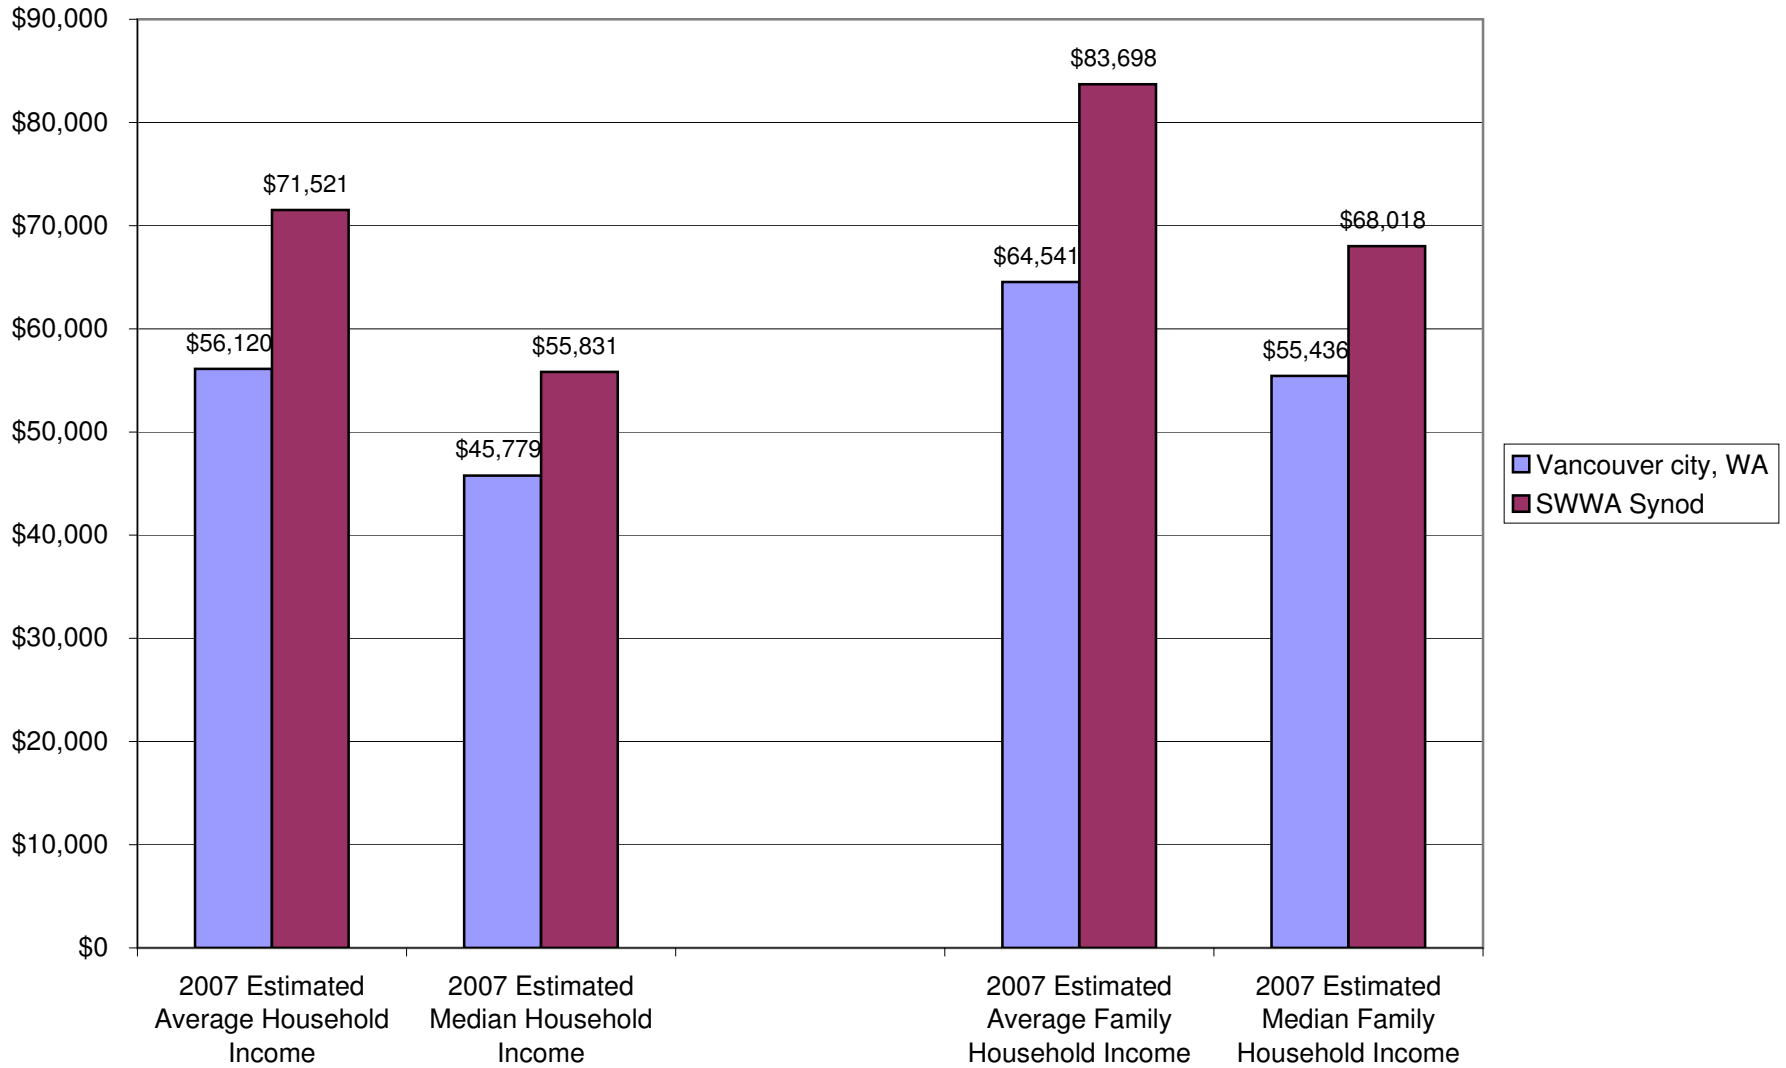

Rates of Population Change for Your Study Area Between 1990 and 2012

Estimated 2007 Income Measures for Your Study Area

Estimated 2007 Poverty Levels for Your Study Areas

2007 Educational Attainment for Your Study Area

Marital Status in 2007 for Your Study Area for Those Age 15+ And Over

2007 Household Type Comparisons: Percent of All Households

Estimated 2007 Race/Ethnicity Population