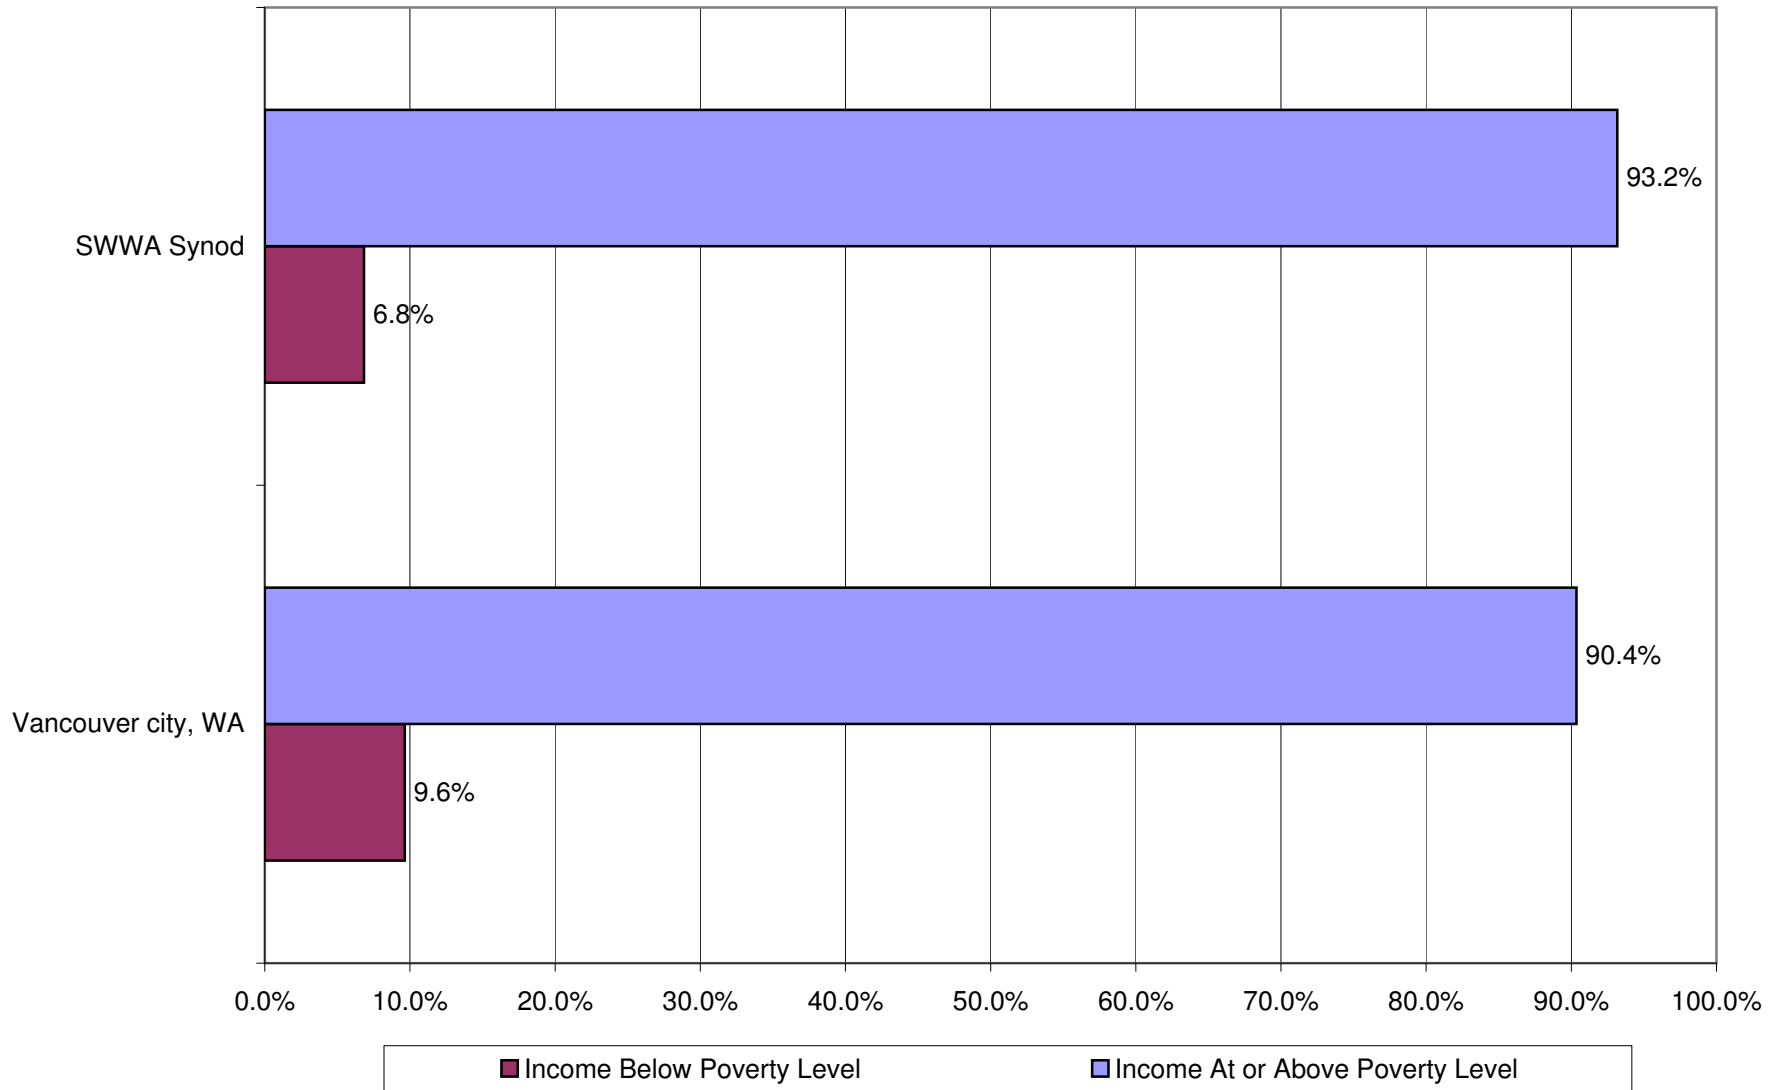

Rates of Population Change for Your Study Area Between 1990 and 2012

Estimated 2007 Income Measures for Your Study Area

Estimated 2007 Poverty Levels for Your Study Areas

2007 Educational Attainment for Your Study Area

Marital Status in 2007 for Your Study Area for Those Age 15+ And Over

2007 Household Type Comparisons: Percent of All Households

Estimated 2007 Race/Ethnicity Population