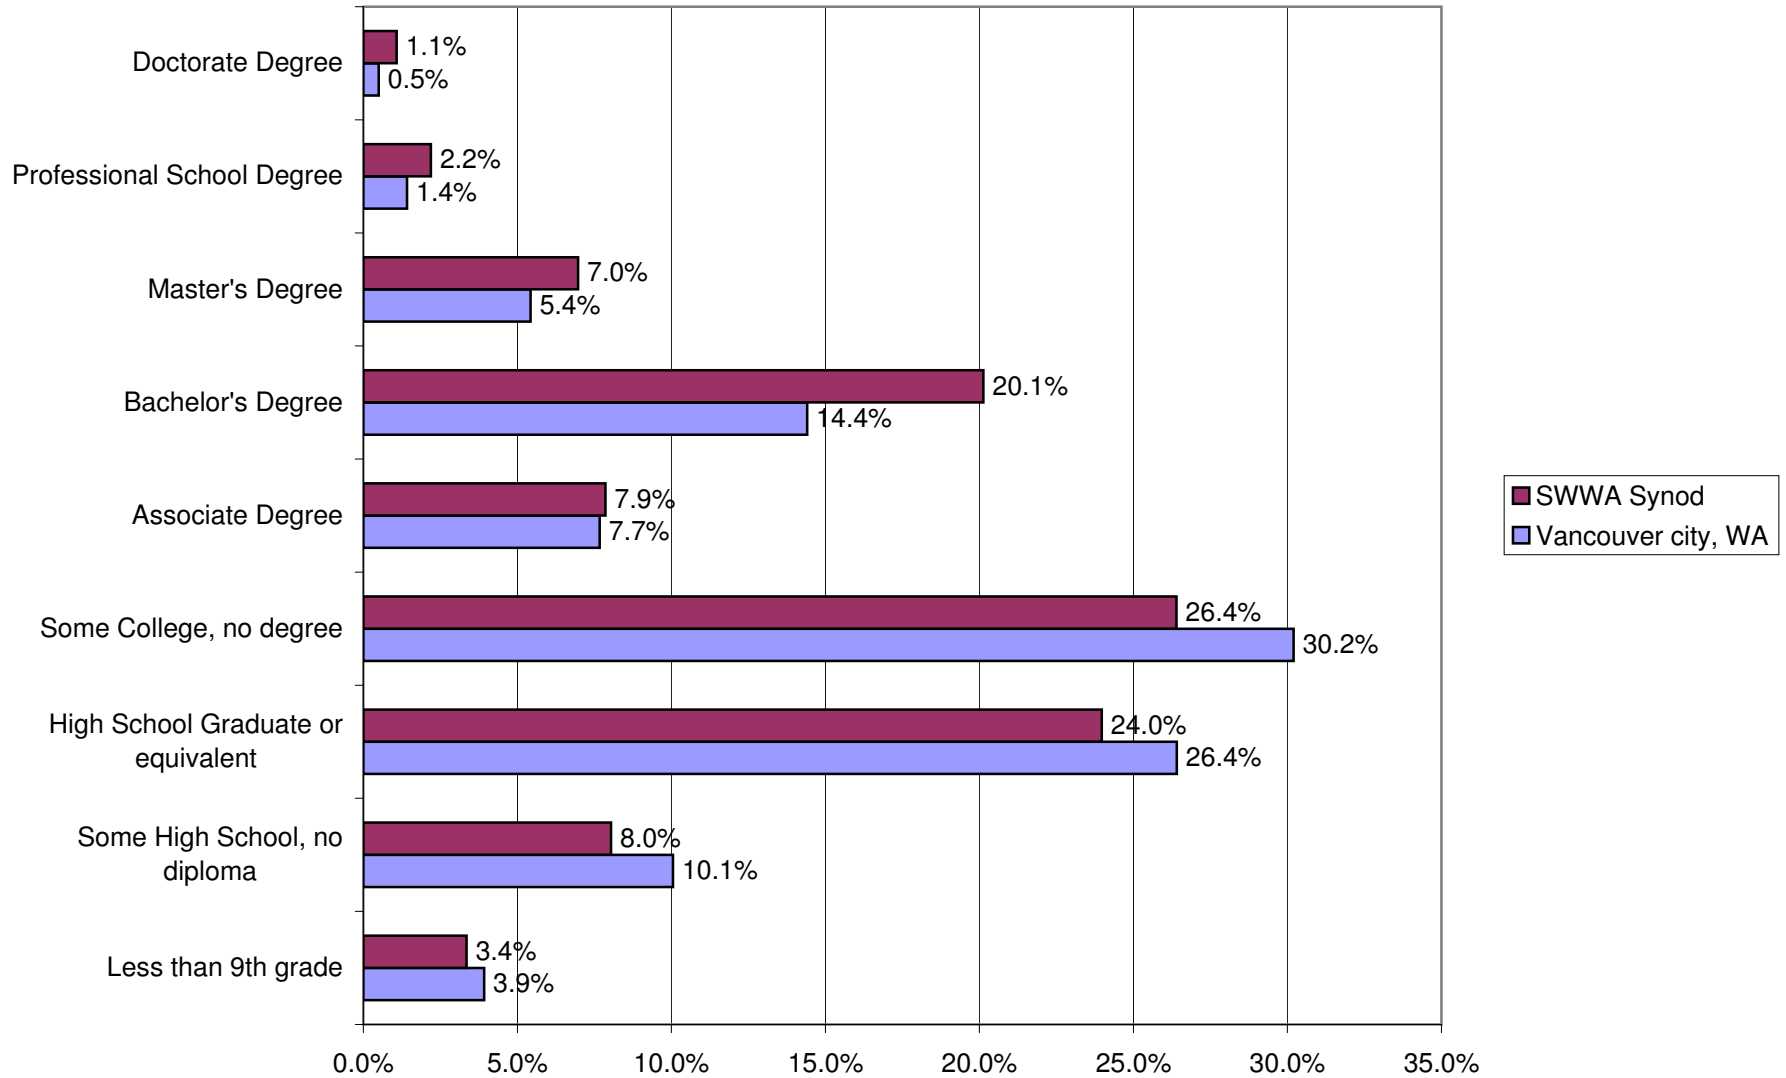

Rates of Population Change for Your Study Area Between 1990 and 2012

Estimated 2007 Income Measures for Your Study Area

Estimated 2007 Poverty Levels for Your Study Areas

2007 Educational Attainment for Your Study Area

Marital Status in 2007 for Your Study Area for Those Age 15+ And Over

2007 Household Type Comparisons: Percent of All Households

Estimated 2007 Race/Ethnicity Population