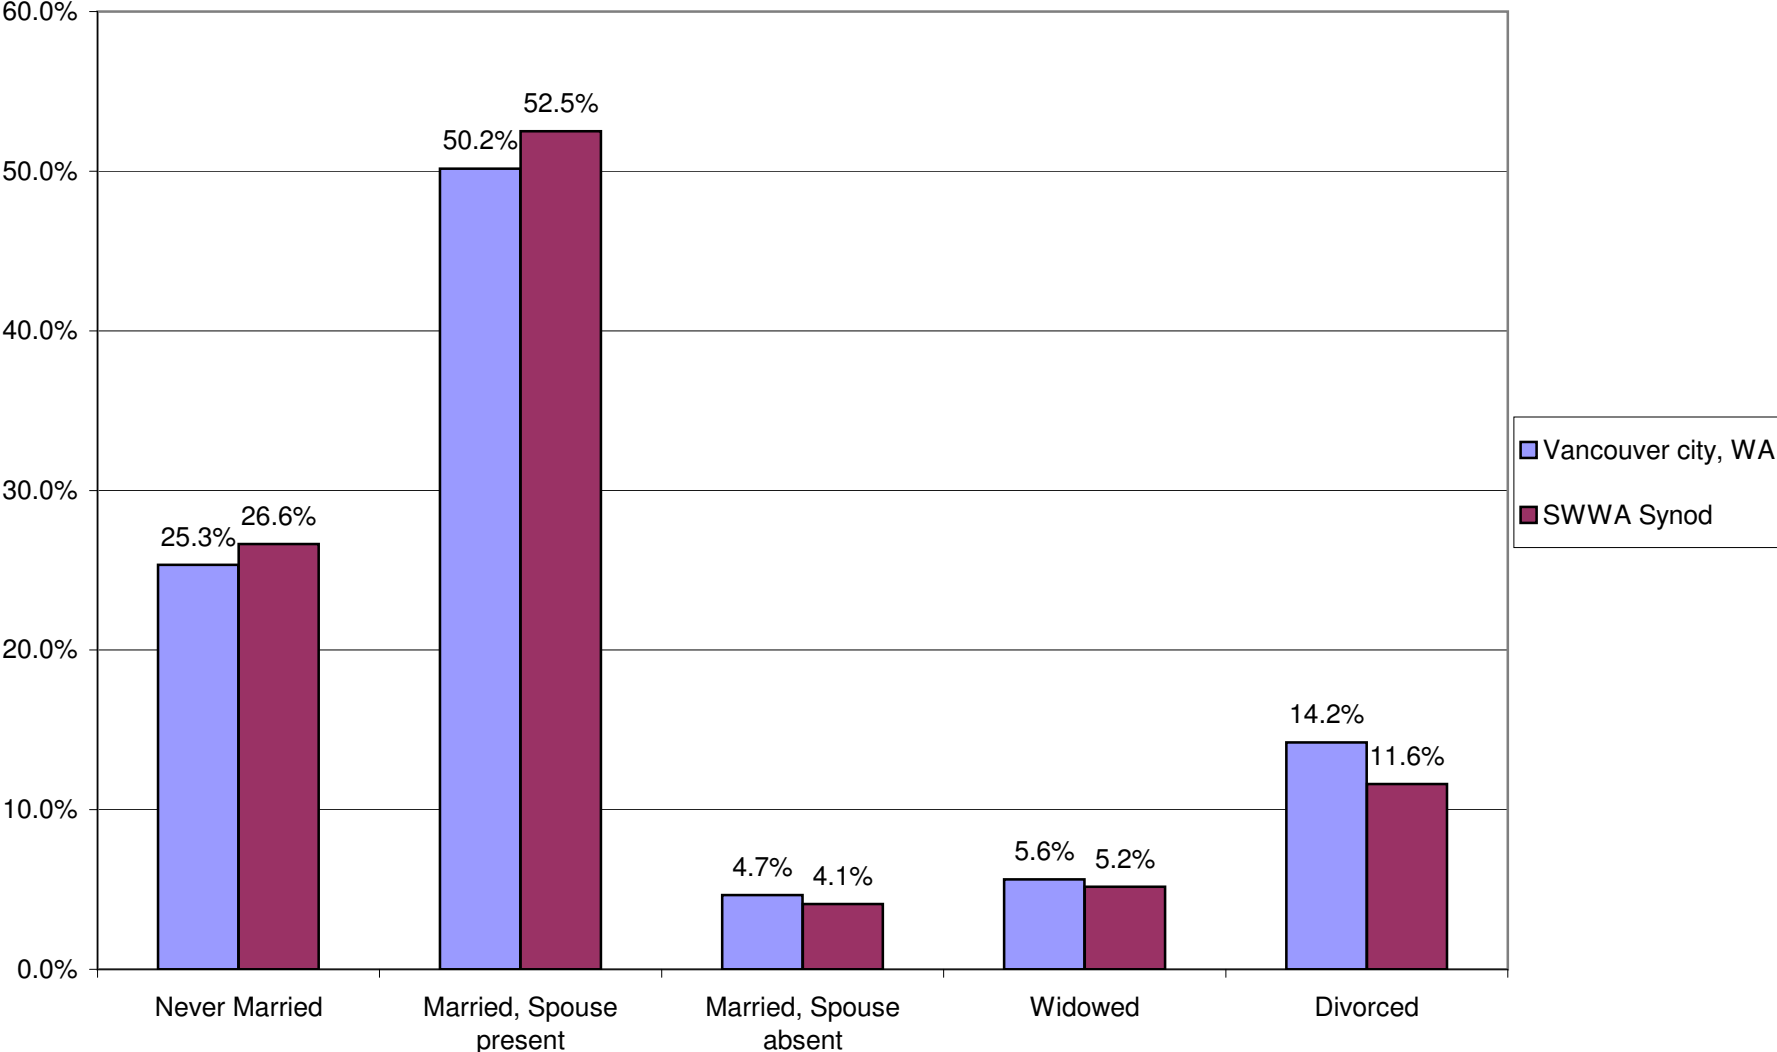

Rates of Population Change for Your Study Area Between 1990 and 2012

Estimated 2007 Income Measures for Your Study Area

Estimated 2007 Poverty Levels for Your Study Areas

2007 Educational Attainment for Your Study Area

Marital Status in 2007 for Your Study Area for Those Age 15+ And Over

2007 Household Type Comparisons: Percent of All Households

Estimated 2007 Race/Ethnicity Population