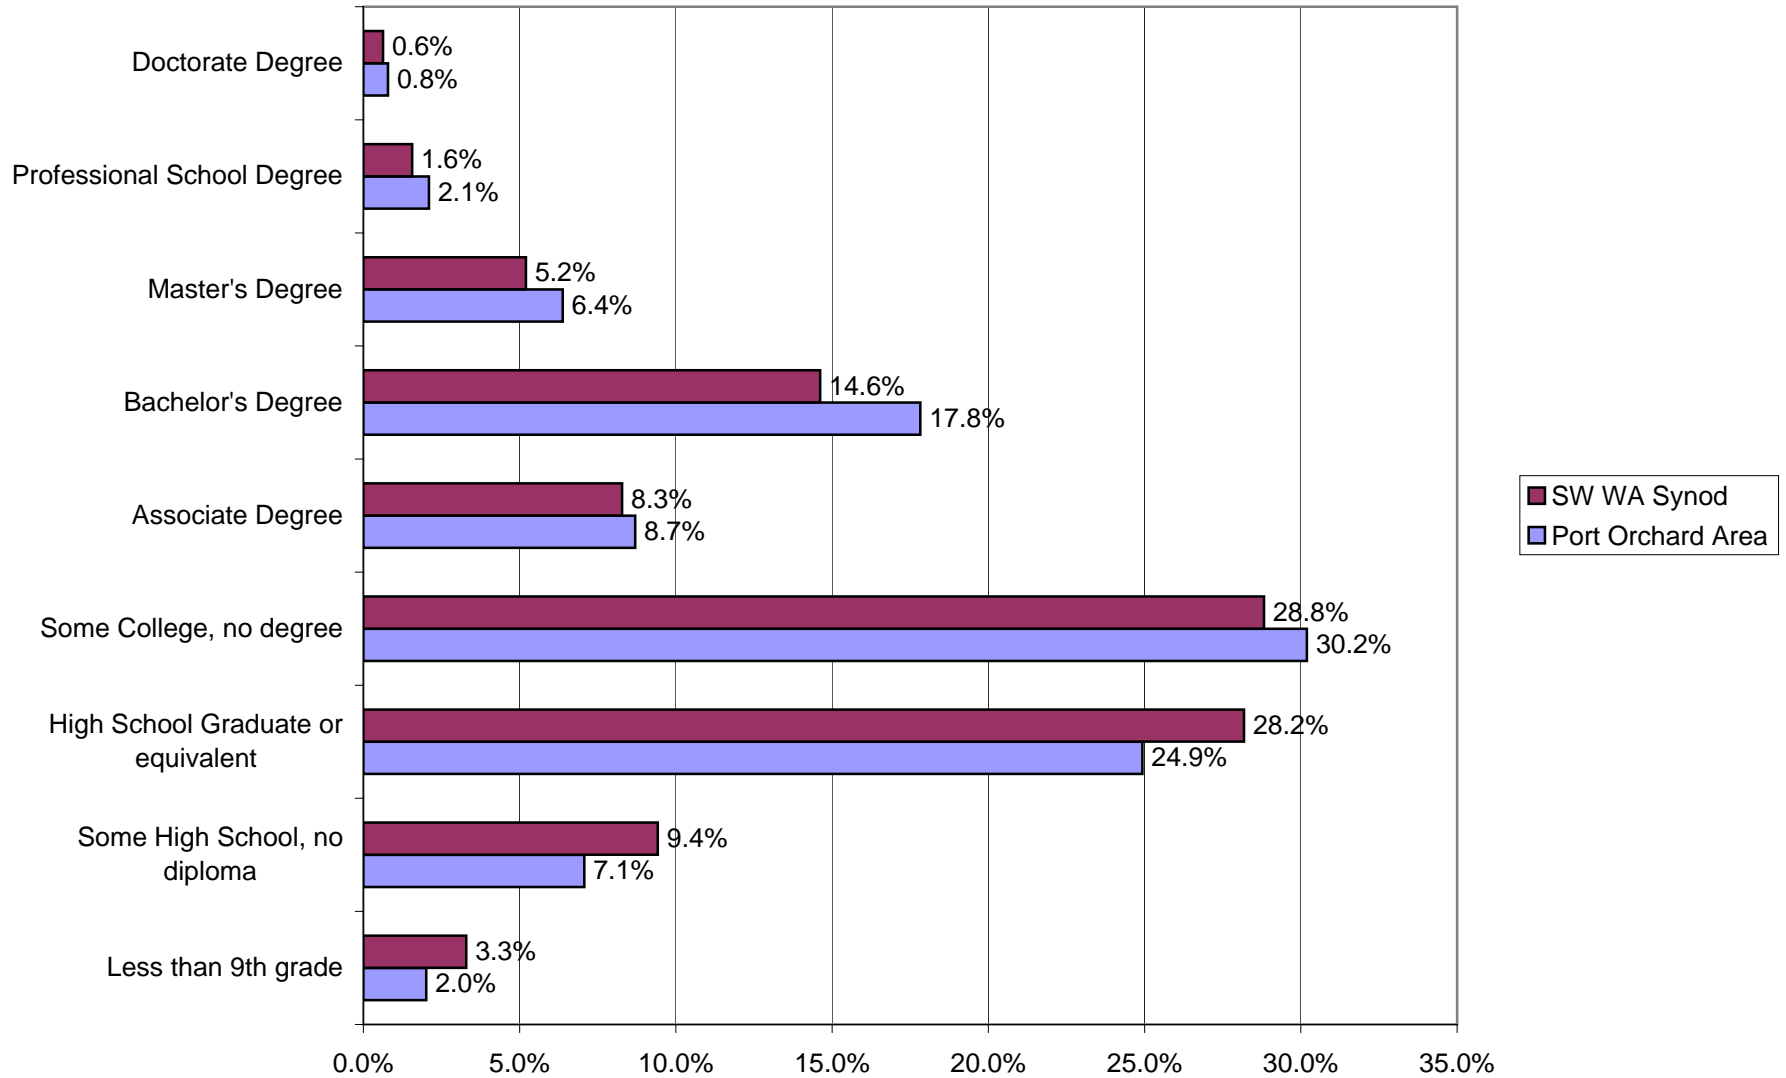

Rates of Population Change for Your Study Area Between 1990 and 2012

Estimated 2007 Income Measures for Your Study Area

Estimated 2007 Poverty Levels for Your Study Areas

2007 Educational Attainment for Your Study Area

Marital Status in 2007 for Your Study Area for Those Age 15+ And Over

2007 Household Type Comparisons: Percent of All Households

Estimated 2007 Race/Ethnicity Population