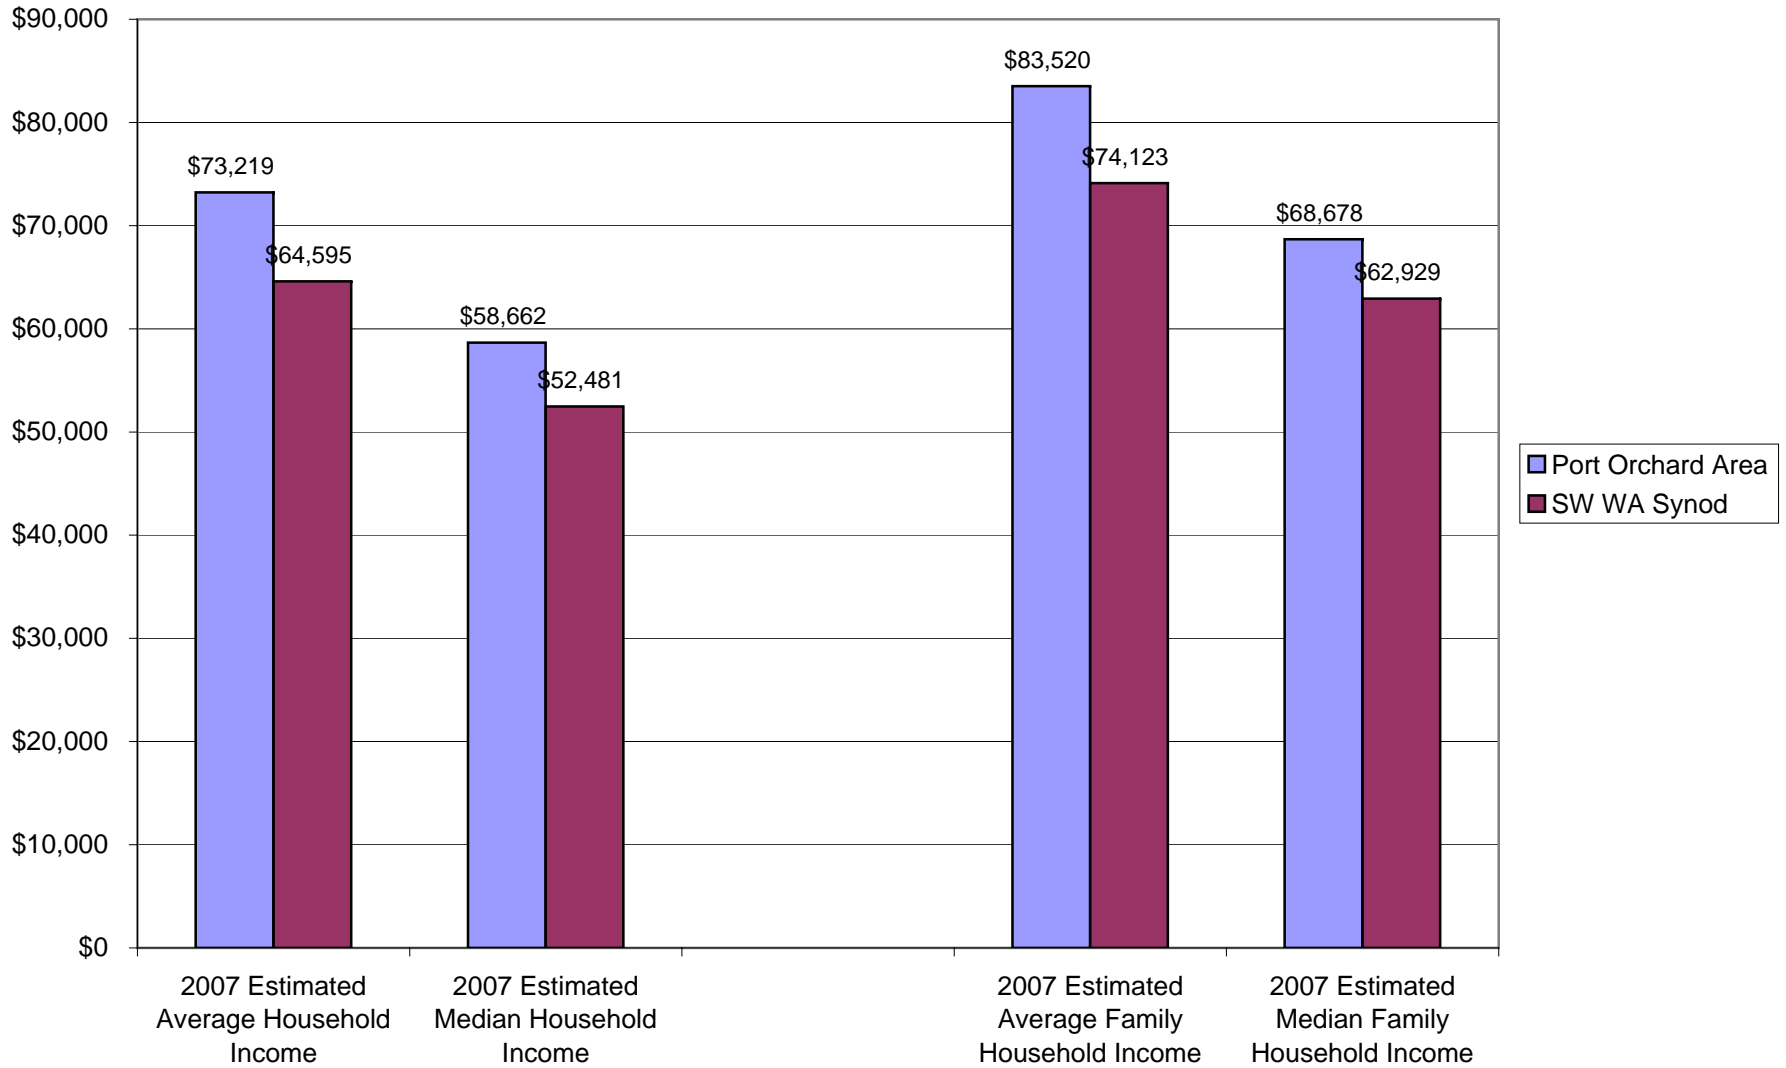

Rates of Population Change for Your Study Area Between 1990 and 2012

Estimated 2007 Income Measures for Your Study Area

Estimated 2007 Poverty Levels for Your Study Areas

2007 Educational Attainment for Your Study Area

Marital Status in 2007 for Your Study Area for Those Age 15+ And Over

2007 Household Type Comparisons: Percent of All Households

Estimated 2007 Race/Ethnicity Population