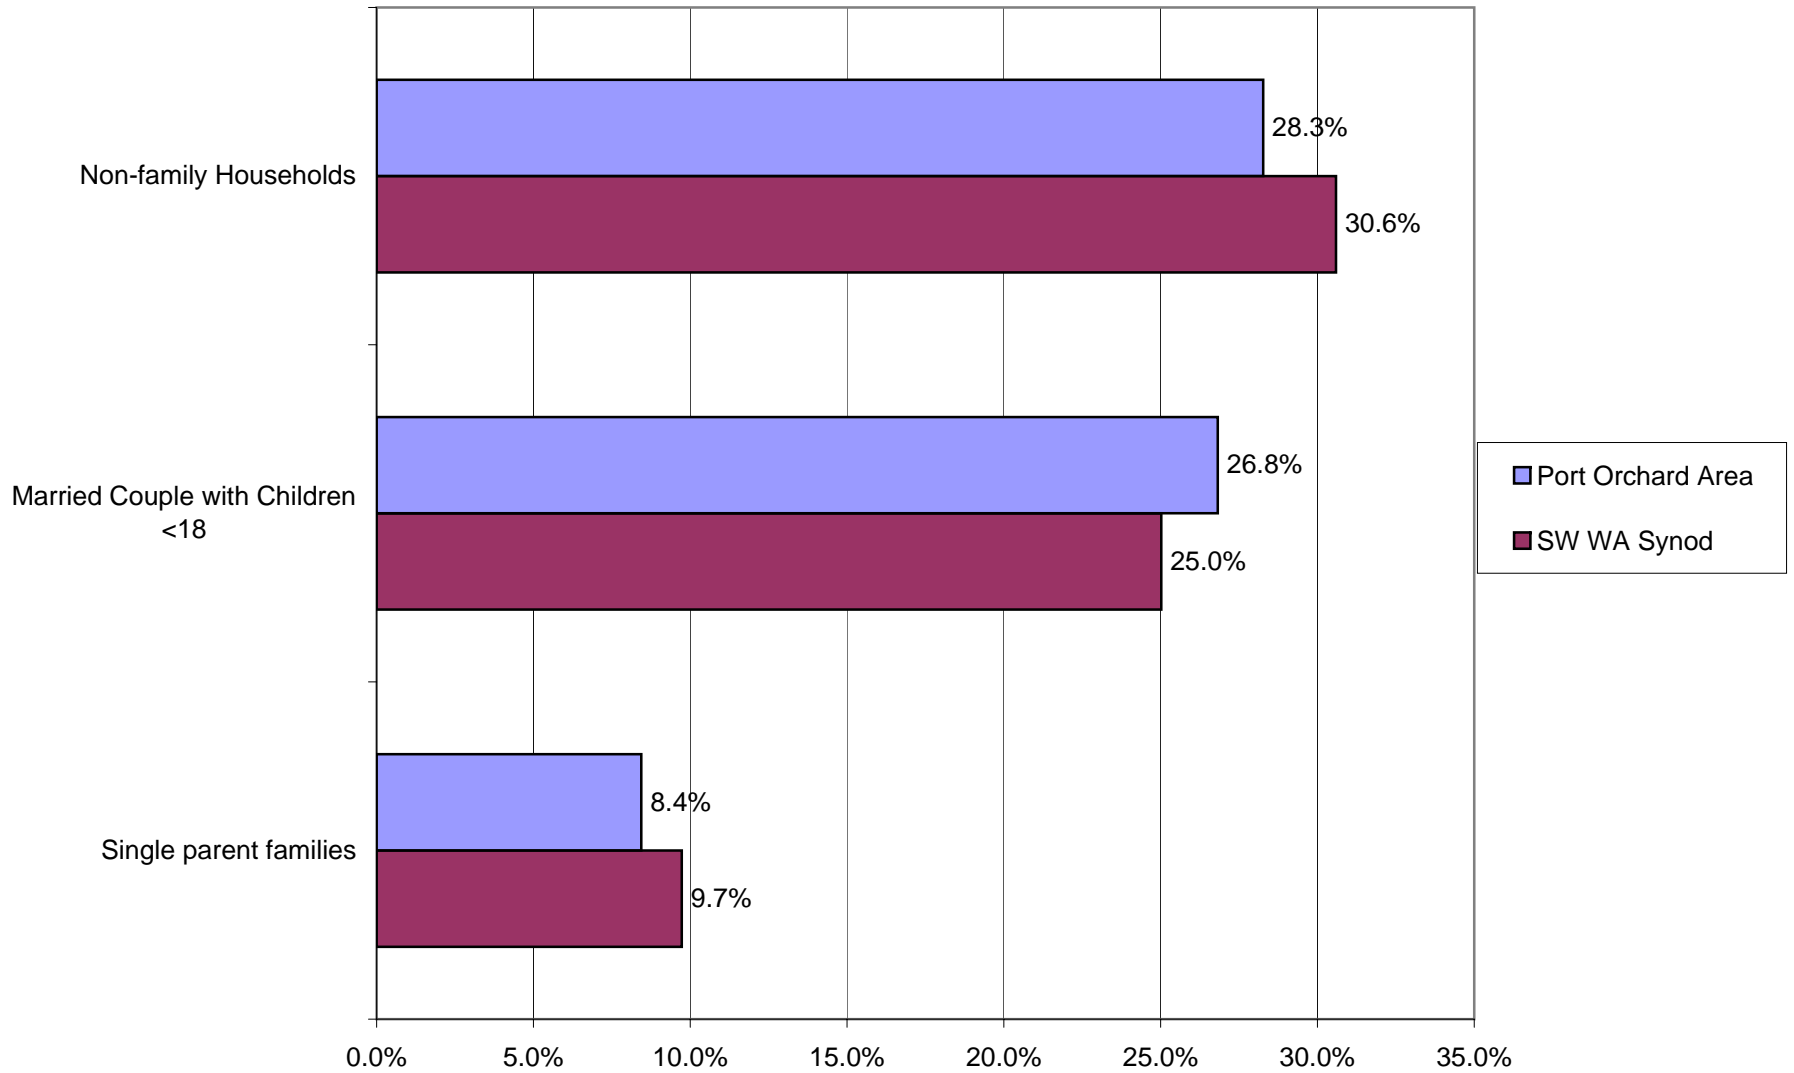

Rates of Population Change for Your Study Area Between 1990 and 2012

Estimated 2007 Income Measures for Your Study Area

Estimated 2007 Poverty Levels for Your Study Areas

2007 Educational Attainment for Your Study Area

Marital Status in 2007 for Your Study Area for Those Age 15+ And Over

2007 Household Type Comparisons: Percent of All Households

Estimated 2007 Race/Ethnicity Population