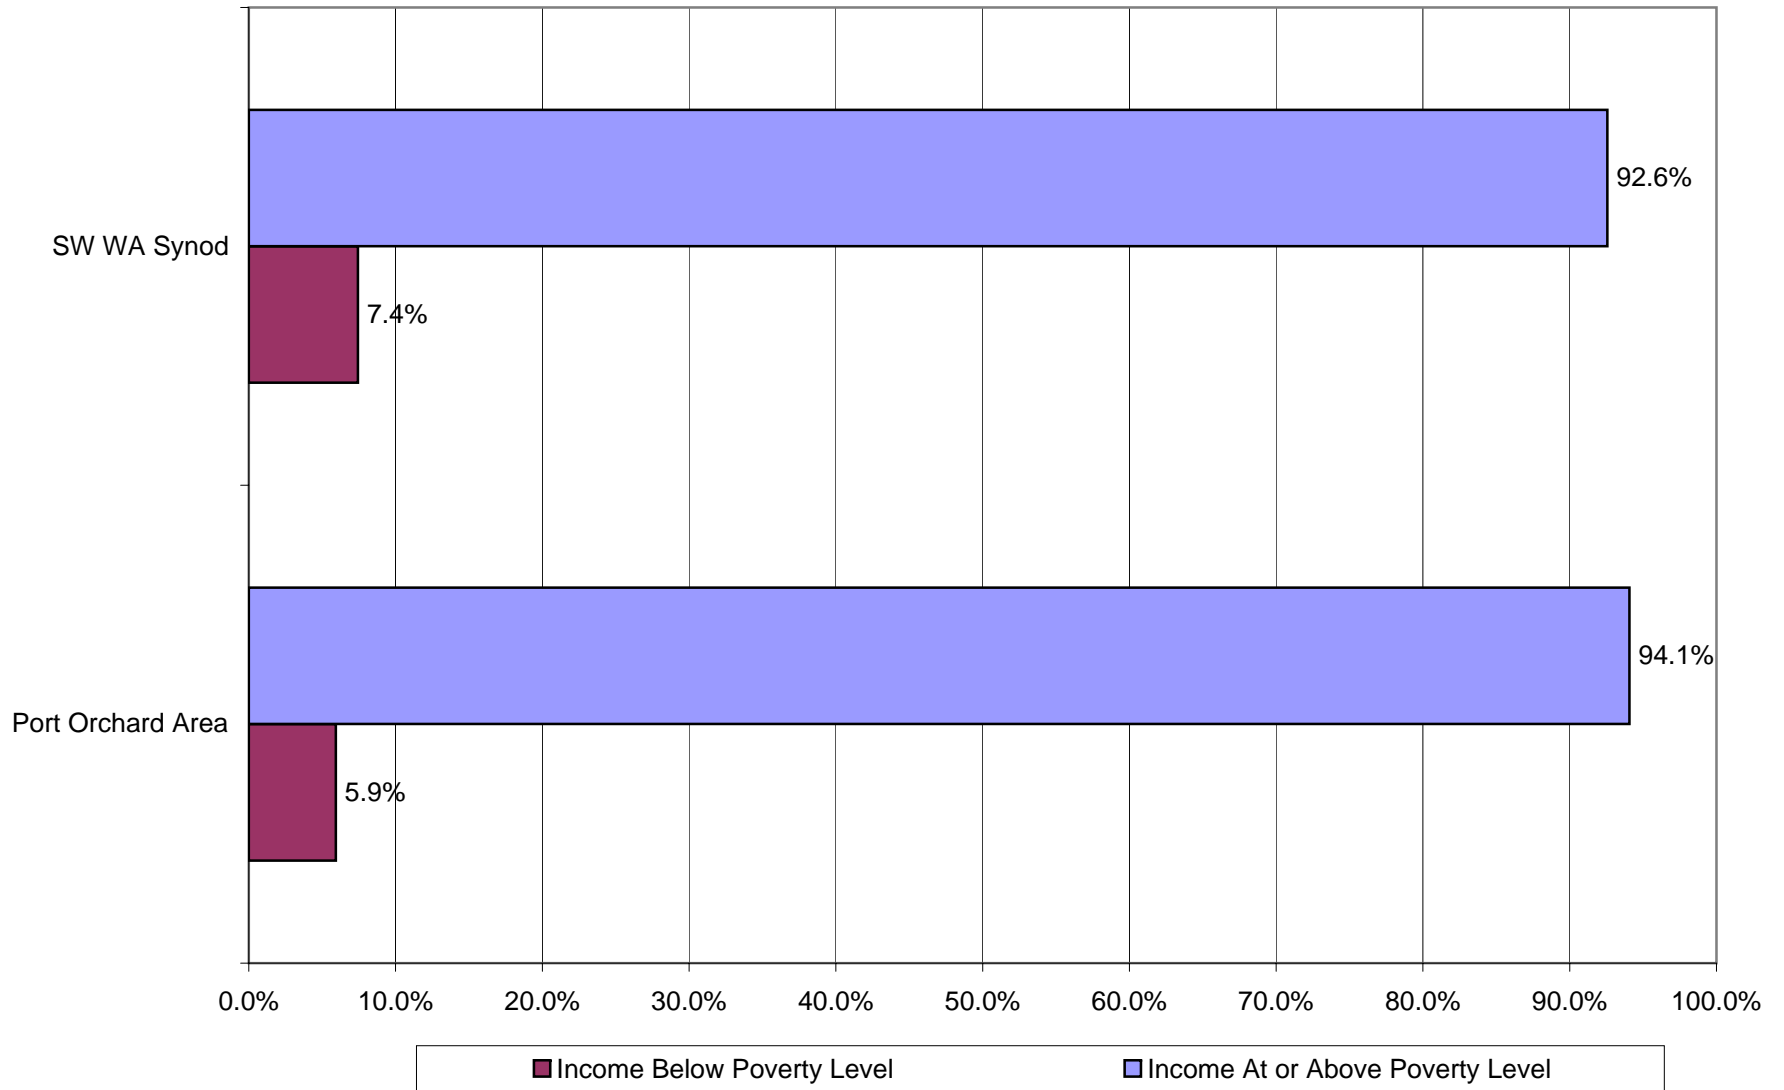

Rates of Population Change for Your Study Area Between 1990 and 2012

Estimated 2007 Income Measures for Your Study Area

Estimated 2007 Poverty Levels for Your Study Areas

2007 Educational Attainment for Your Study Area

Marital Status in 2007 for Your Study Area for Those Age 15+ And Over

2007 Household Type Comparisons: Percent of All Households

Estimated 2007 Race/Ethnicity Population