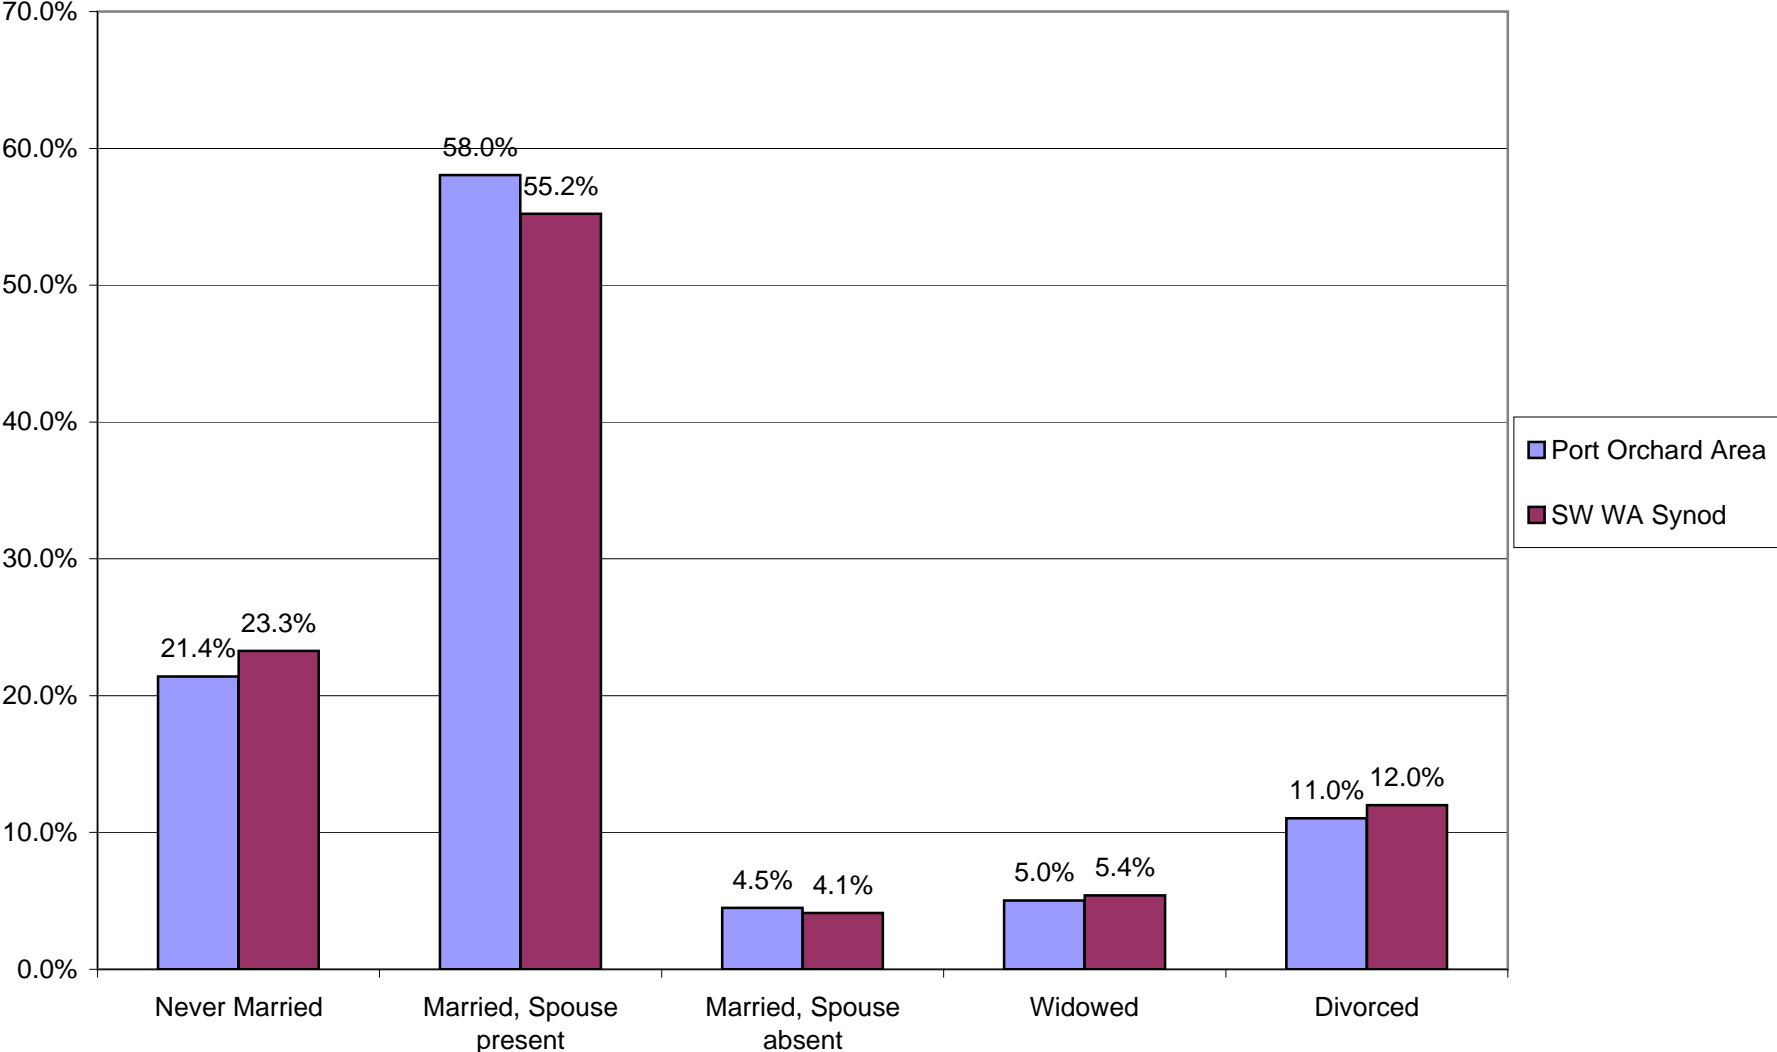

Rates of Population Change for Your Study Area Between 1990 and 2012

Estimated 2007 Income Measures for Your Study Area

Estimated 2007 Poverty Levels for Your Study Areas

2007 Educational Attainment for Your Study Area

Marital Status in 2007 for Your Study Area for Those Age 15+ And Over

2007 Household Type Comparisons: Percent of All Households

Estimated 2007 Race/Ethnicity Population