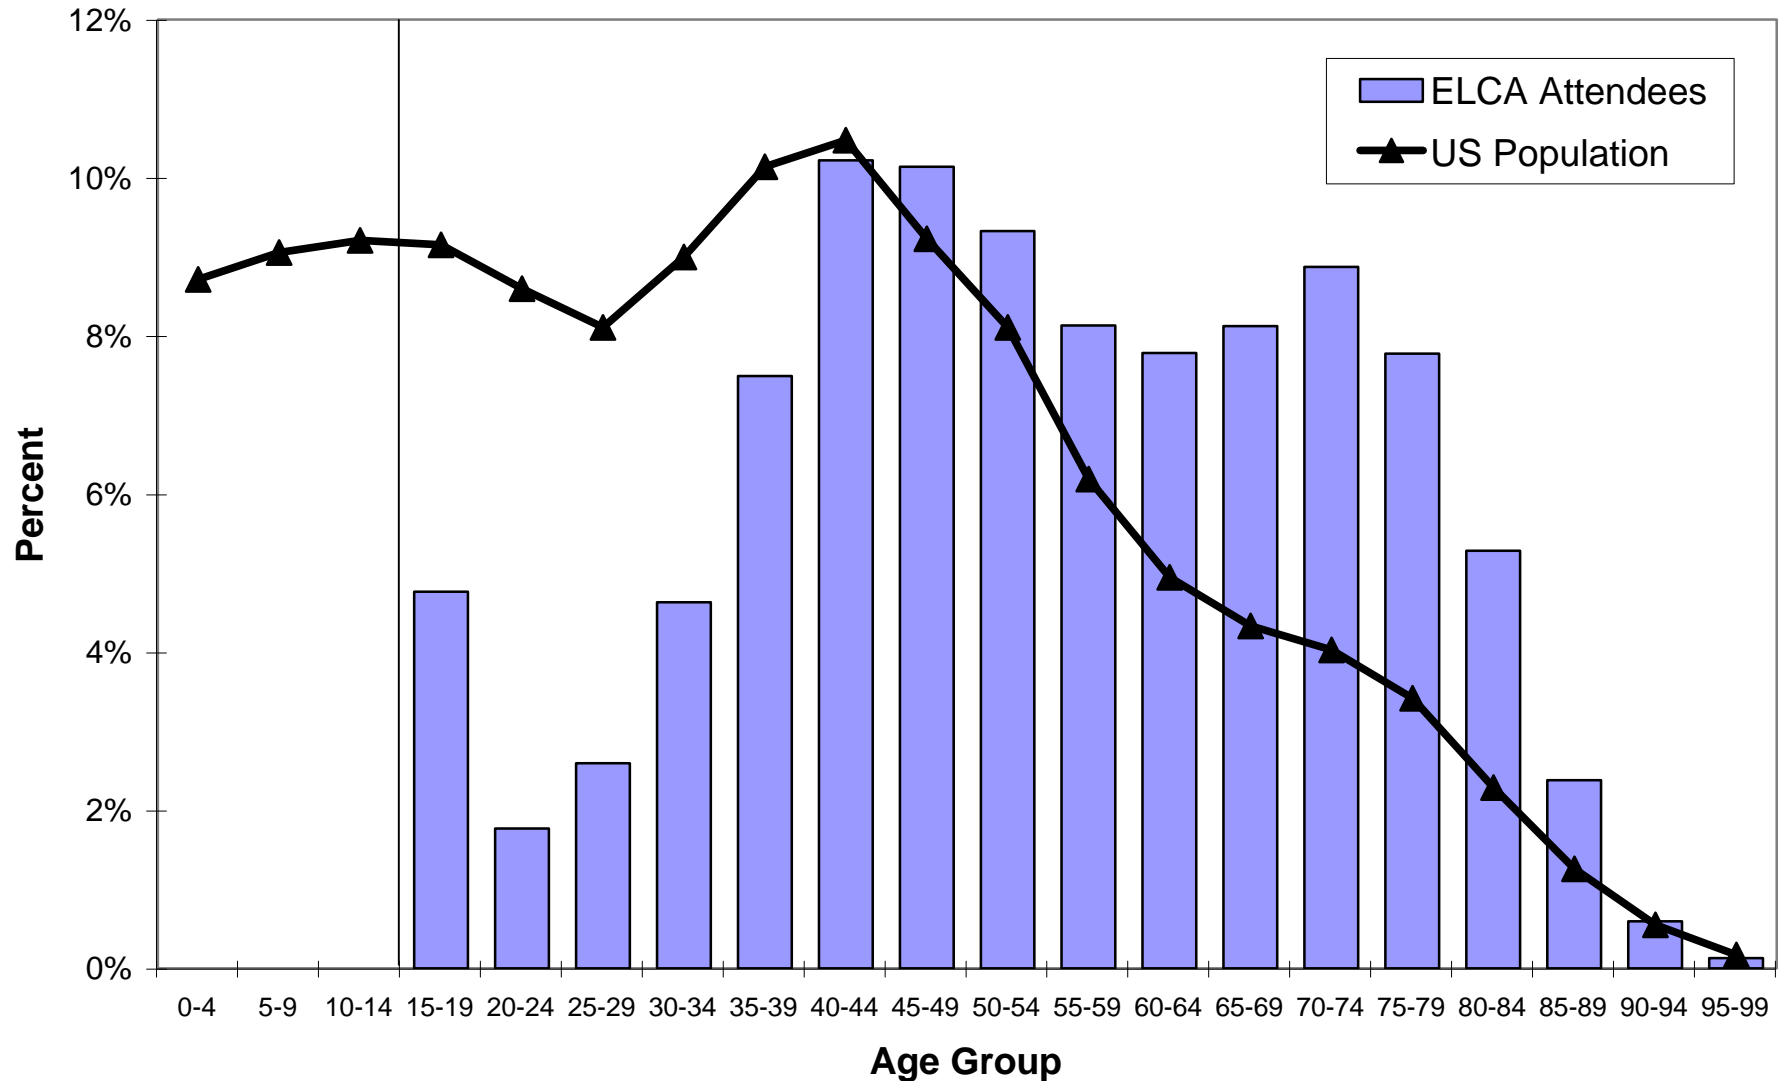

# Comparing the Age of ELCA Attendees and the US Population

Medians for people age 15 to 99 are 54 for ELCA attendees and 41 for US population.

ELCA attendees are 43,463 people age 15 to 99 who attended a randomly selected ELCA congregation on April, 29, 2001. The figures for ages 15 to 99 for both the ELCA and the US population total 100% making comparisons very easy. The figures for children under the age of 15 were added using the same scale to complete the picture of the US population.